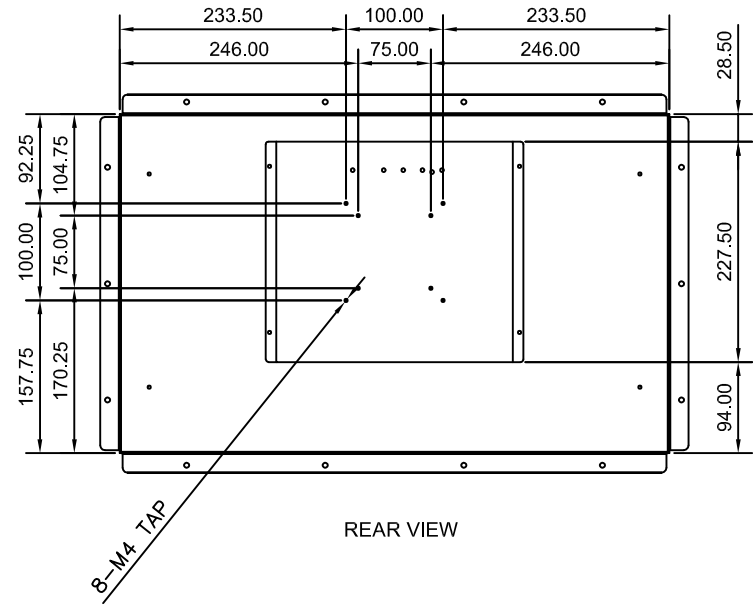

TOP VIEW

SPECIFICATION

DIMENSION	567mm*350mm*66mm
THICKNESS	
MATERIAL	STEEL
PAINTING	BLACK

FRONT VIEW

SIDE VIEW

REAR VIEW

BOTTOM VIEW

CUSTOMER

KOREA COMPUTER
& COMMUNICATION

△								
NO.	DATE	DESCRIPTION	DRN	CK	APPR			

PROJECT IDVLV2-230

REV.	SCALE	SHEET NO.	TITLE	IDVLV2-230 ASSY
0	1:1	01/01	DRAWING NO.	IDVLV2-X-230-X
				SIZE : A4