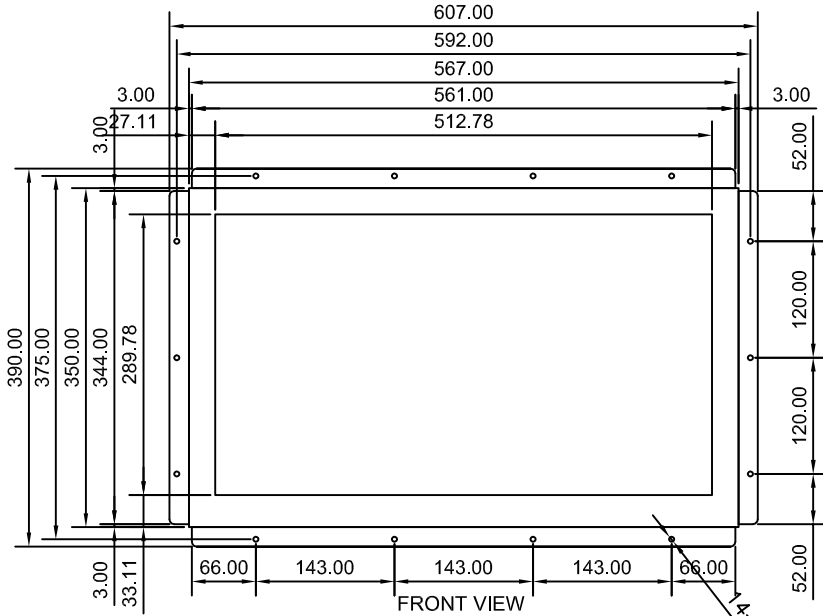

TOP VIEW

SPECIFICATION

DIMENSION	567mm*350mm*66mm
THICKNESS	
MATERIAL	STEEL
PAINTING	BLACK

FRONT VIEW

SIDE VIEW

REAR VIEW

BOTTOM VIEW

CUSTOMER

KOREA COMPUTER
& COMMUNICATION

△								
NO.	DATE	DESCRIPTION	DRN	CK	APPR			

PROJECT IDVLV2-230

REV.	SCALE	SHEET NO.	TITLE	IDVLV2-230 ASSY
0	1:1	01/01	DRAWING NO.	IDVLV2-X-230-X
				SIZE : A4