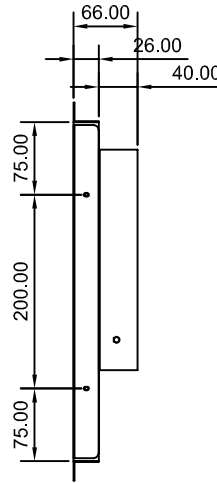

TOP VIEW

SPECIFICATION

DIMENSION	567mm*350mm*66mm
THICKNESS	
MATERIAL	STEEL
PAINTING	BLACK

FRONT VIEW

SIDE VIEW

REAR VIEW

BOTTOM VIEW

CUSTOMER

KOREA COMPUTER
& COMMUNICATION

△								
NO.	DATE	DESCRIPTION	DRN	CK	APPR			

PROJECT IDVLV2-230

REV.	SCALE	SHEET NO.	TITLE	IDVLV2-230 ASSY
0	1:1	01/01	DRAWING NO.	IDVLV2-X-230-X
				SIZE : A4