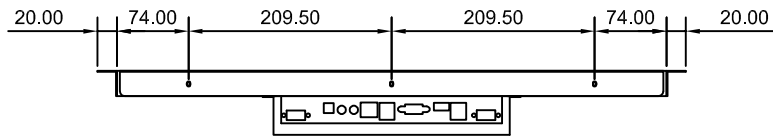

TOP VIEW

SPECIFICATION

DIMENSION	567mm*350mm*66mm
THICKNESS	
MATERIAL	STEEL
PAINTING	BLACK

FRONT VIEW

SIDE VIEW

REAR VIEW

BOTTOM VIEW

CUSTOMER

KOREA COMPUTER
& COMMUNICATION

△								
NO.	DATE	DESCRIPTION	DRN	CK	APPR			

PROJECT IDVLV2-230

REV.	SCALE	SHEET NO.	TITLE	IDVLV2-230 ASSY
0	1:1	01/01	DRAWING NO.	IDVLV2-X-230-X
				SIZE : A4